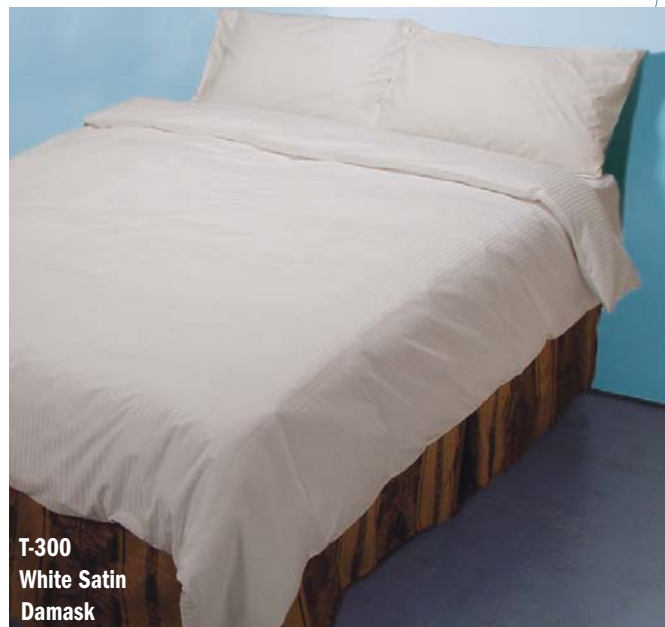

DUVET COVERS

3. 50% COTTON, 50% POLYESTER – WHITE & BEIGE DAMASK T-300 Thread Count Patterns: Satin Stripe, Leaf and Checkered.

Choose either a zipper or a flap closure

Item No.	Description	Size
DT260	Twin	64" x 88"
DD261	Double	78" x 88"
DQ262	Queen	88" x 88"
DK263	King	104" x 88"

WHITE & BEIGE DAMASK PILLOWSHAM

T-300 THREAD COUNT

Patterns: Satin Stripe, Leaf and Checkered.

Item No.	Description
PS264	Standard
PQ265	Queen
PK266	King