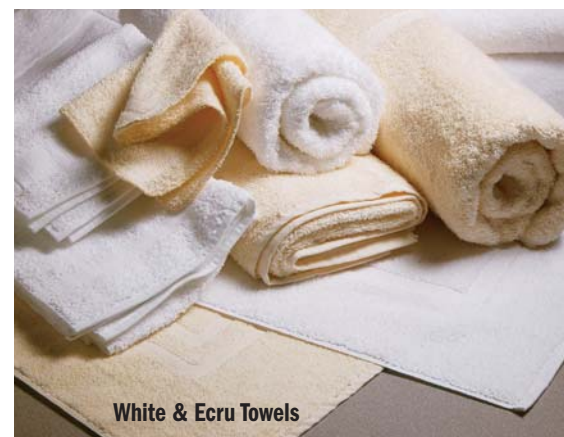

Black Towels

White & Ecrú Towels