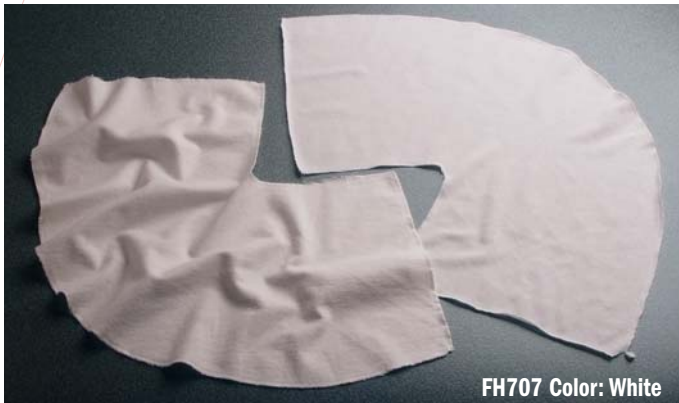

PF7090  
Unbleached  
Flannel Sheet

MS6090 Brown  
Twill Weave Sheet

**BEAUTY PRODUCTS**

**K. FLANNEL HEADSHEETS  
- WHITE AND IVORY**

<b>Item No.</b>	<b>Description</b>
FH707	Flat Flannel Headsheet
FH715	Fitted Head Cradle