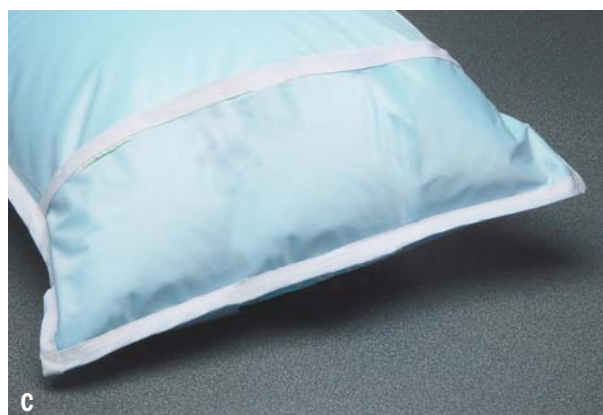

### C. POLY/KNIT PILLOW PROTECTOR

Item No.	Description	Size
VP746	Standard	20" x 26"
VP747	Queen	20" x 29"
VP748	King	20" x 36"

C