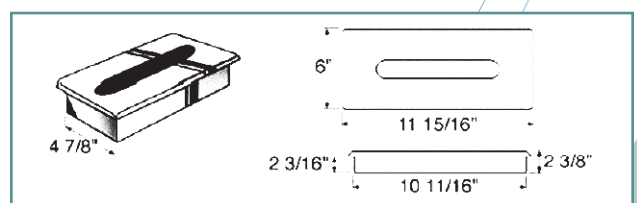

1. BATHROOM TISSUE HOLDER

Item No.	Description
S101S	Single Roll Dispenser
TW101S	Double Roll Dispenser

2. GUEST TOWEL HOLDER

Item No.	Description
1062	2 Guest Towel Holder
1064	4 Guest Towel Holder

3. TOP QUALITY TOWEL SHELVE WITH BAR

Item No.	Description
1043	18" Wide Bar
1044	24" Wide Bar
1045	24" Wide with Double Bar

4. CHROME TOWEL BARS

Item No.	Description
20218	18" Bar
20224	24" Bar
20232	32" Bar

5. GRAB BARS/CLOTHES LINE/TISSUE DISPENSER

Item No.	Description
220024C	24" Concealed Mount Grab Bar

Also available in 12", 18", 24", 30", 36" & 48"

Item No.	Description
OZ-D1099	Retractable Clothes Line
01-1010	Recessed Tissue Dispenser